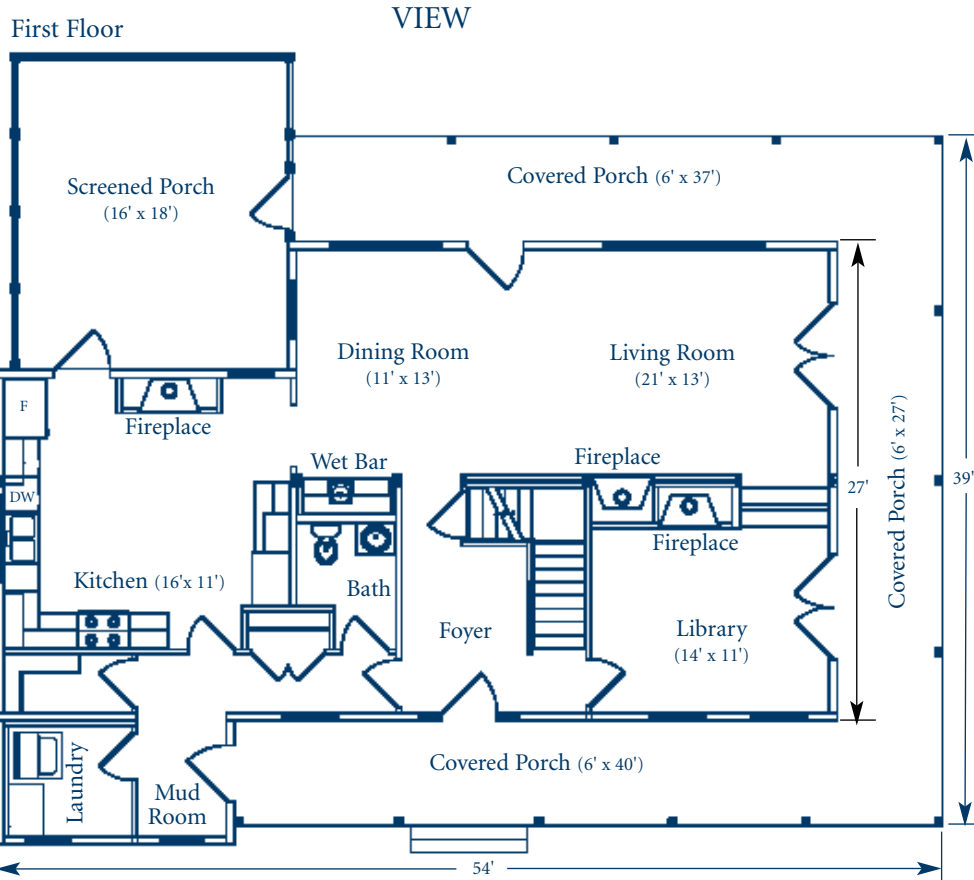

POINT EAST
MARITIME VILLAGE

THE New Meadows

2,474 Square Feet • Three Bedrooms • Three Baths • Wrap Around Porch • Three Fireplaces • Screened In Porch

The New Meadows is designed for elegant waterside entertaining. From wrap around porches and the formal entrance foyer to the Great Room's wall of windows, this home offers sweeping water views from almost every room. The Kitchen features multiple pantries, detailed cabinetry, generous counter space and prep areas all warmed with a cheery fireplace. Just add an antique trestle or butcher block table for those afternoon projects. The Kitchen opens to a classic screened in porch—perfect for casual summer dining.

More formal meals can be enjoyed in the waterside Dining Room with its classic maple floors and rocking chair porch just beyond. Adjourn to the Great Room and sit fireside to watch the day's light fade at the water's edge. Or retreat to the bookcase-lined Library with its own fireplace at the end of a long day of boating. The Mud-room and separate Laundry Room can handle whatever the grandkids and dogs dishout. Additional closets will handle the overflow of life preservers, fishing rods and board games.

Upstairs, the second floor Master Bedroom features a wall of windows overlooking the water. A spacious Master Bath includes a pedestal whirlpool tub, separate shower, his and her vanities as well as generous natural lighting. Great water views from the second and third bedrooms, a shared full bath, and second floor sitting area will accommodate your guests in style.

Dimensions are nominal

05/07