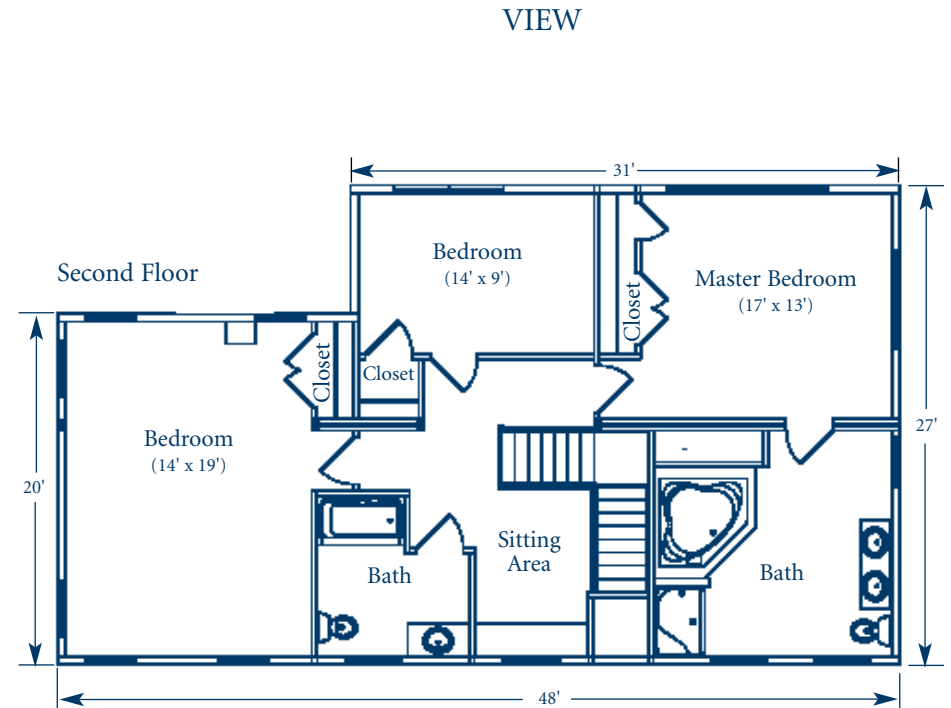

POINT EAST
MARITIME VILLAGE

THE New Meadows

2,474 Square Feet • Three Bedrooms • Three Baths • Wrap Around Porch • Three Fireplaces • Screened In Porch

The New Meadows is designed for elegant waterside entertaining. From wrap around porches and the formal entrance foyer to the Great Room's wall of windows, this home offers sweeping water views from almost every room. The Kitchen features multiple pantries, detailed cabinetry, generous counter space and prep areas all warmed with a cheery fireplace. Just add an antique trestle or butcher block table for those afternoon projects. The Kitchen opens to a classic screened in porch—perfect for casual summer dining.

More formal meals can be enjoyed in the waterside Dining Room with its classic maple floors and rocking chair porch just beyond. Adjourn to the Great Room and sit fireside to watch the day's light fade at the water's edge. Or retreat to the bookcase-lined Library with its own fireplace at the end of a long day of boating. The Mud-room and separate Laundry Room can handle whatever the grandkids and dogs dishout. Additional closets will handle the overflow of life preservers, fishing rods and board games.

Upstairs, the second floor Master Bedroom features a wall of windows overlooking the water. A spacious Master Bath includes a pedestal whirlpool tub, separate shower, his and her vanities as well as generous natural lighting. Great water views from the second and third bedrooms, a shared full bath, and second floor sitting area will accommodate your guests in style.

Dimensions are nominal

05/07